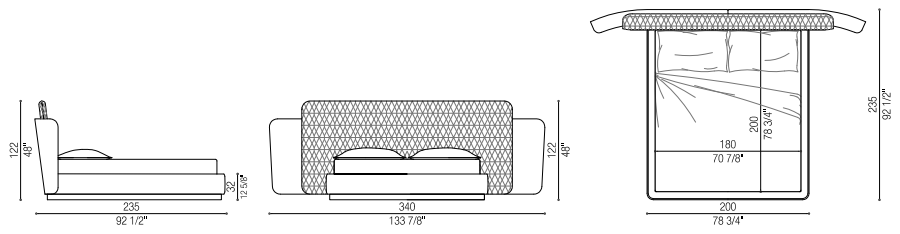

Art. 44710/19

Letto | Bed

cm 340 x 235 h 122 (in 133 7/8 x 92 1/2 h 48)

Tessuto/Fabric: mtl 17,5 - Pelle/Leather: mq 29

Volume: mc 1,32 - Peso Lordo/Gross Weight: kg 62

Art. 44710/22

Letto | Bed

cm 340 x 235 h 122 (in 133 7/8 x 92 1/2 h 48)