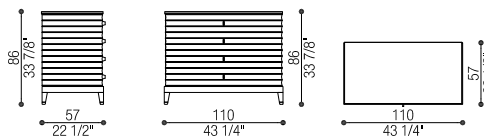

Art. 41021

Comodino | Night Table

cm 56 x 50 h 58 (in 22 x 19 5/8 h 22 7/8)

Volume: mc 0,34 - Peso Lordo/Gross Weight: kg 70

Art. 41022

Comò 8 Cassetti | Chest 8 Drawers

cm 144 x 57 h 86 (in 56 3/4 x 22 1/2 h 33 7/8)

Volume: mc 1,18 - Peso Lordo/Gross Weight: kg 184

Art. 41023

Comò 4 Cassetti | Chest 4 Drawers

cm 110 x 57 h 86 (in 43 1/4 x 22 1/2 h 33 7/8)

Volume: mc 1,18 - Peso Lordo/Gross Weight: kg 184

Art. 41024

Toilette | Dressing Table

cm 152 x 52 h 75 (in 59 x 20 1/2 h 29 1/2)

Volume: mc 1,03 - Peso Lordo/Gross Weight: kg 101

Art. 41024/L

Scrivania | Writing Desk

cm 152 x 70 h 75 (in 59 27 1/2 x 27 12 h 29 12)

Volume: mc 1,31 - Peso Lordo/Gross Weight: kg 116