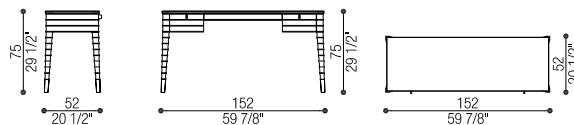

Art. 41021

Comodino | Night Table

cm 56 x 50 h 58 (in 22 x 19 5/8 h 22 7/8)

Volume: mc 0,34 - Peso Lordo/Gross Weight: kg 70

Art. 41022

Comò 8 Cassetti | Chest 8 Drawers

cm 144 x 57 h 86 (in 56 3/4 x 22 1/2 h 33 7/8)

Volume: mc 1,18 - Peso Lordo/Gross Weight: kg 184

Art. 41023

Comò 4 Cassetti | Chest 4 Drawers

cm 110 x 57 h 86 (in 43 1/4 x 22 1/2 h 33 7/8)

Volume: mc 1,18 - Peso Lordo/Gross Weight: kg 184

Art. 41024

Toilette | Dressing Table

cm 152 x 52 h 75 (in 59 x 20 1/2 h 29 1/2)

Volume: mc 1,03 - Peso Lordo/Gross Weight: kg 101

Art. 41024/L

Scrivania | Writing Desk

cm 152 x 70 h 75 (in 59 27 1/2 x 27 12 h 29 12)

Volume: mc 1,31 - Peso Lordo/Gross Weight: kg 116