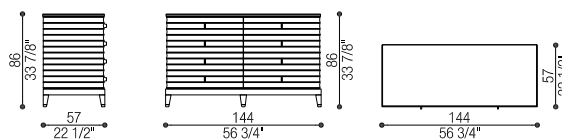

Art. 41021

Comodino | Night Table

cm 56 x 50 h 58 (in 22 x 19 5/8 h 22 7/8)

Volume: mc 0,34 - Peso Lordo/Gross Weight: kg 70

Art. 41022

Comò 8 Cassetti | Chest 8 Drawers

cm 144 x 57 h 86 (in 56 3/4 x 22 1/2 h 33 7/8)

Volume: mc 1,18 - Peso Lordo/Gross Weight: kg 184

Art. 41023

Comò 4 Cassetti | Chest 4 Drawers

cm 110 x 57 h 86 (in 43 1/4 x 22 1/2 h 33 7/8)

Volume: mc 1,18 - Peso Lordo/Gross Weight: kg 184

Art. 41024

Toilette | Dressing Table

cm 152 x 52 h 75 (in 59 x 20 1/2 h 29 1/2)

Volume: mc 1,03 - Peso Lordo/Gross Weight: kg 101

Art. 41024/L

Scrivania | Writing Desk

cm 152 x 70 h 75 (in 59 27 1/2 x 27 12 h 29 12)

Volume: mc 1,31 - Peso Lordo/Gross Weight: kg 116