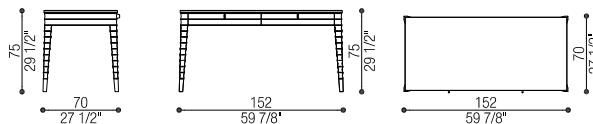

Art. 41021

Comodino | Night Table

cm 56 x 50 h 58 (in 22 x 19 5/8 h 22 7/8)

Volume: mc 0,34 - Peso Lordo/Gross Weight: kg 70

Art. 41022

Comò 8 Cassetti | Chest 8 Drawers

cm 144 x 57 h 86 (in 56 3/4 x 22 1/2 h 33 7/8)

Volume: mc 1,18 - Peso Lordo/Gross Weight: kg 184

Art. 41023

Comò 4 Cassetti | Chest 4 Drawers

cm 110 x 57 h 86 (in 43 1/4 x 22 1/2 h 33 7/8)

Volume: mc 1,18 - Peso Lordo/Gross Weight: kg 184

Art. 41024

Toilette | Dressing Table

cm 152 x 52 h 75 (in 59 x 20 1/2 h 29 1/2)

Volume: mc 1,03 - Peso Lordo/Gross Weight: kg 101

Art. 41024/L

Scrivania | Writing Desk

cm 152 x 70 h 75 (in 59 27 1/2 x 27 12 h 29 12)

Volume: mc 1,31 - Peso Lordo/Gross Weight: kg 116

Art. 41025

Porta TV | TV Stand

cm 120 x 49 h 50 (in 47 1/4 x 19 1/4 h 19 5/8)

Volume: mc 0,45 - Peso Lordo/Gross Weight: kg 70

Art. 41028

Credenza 2 Ante 4 Cassetti | Sideboard 2 Doors 4 Drawers

cm 164 x 57 h 86 (in 64 5/8 x 22 1/2 h 33 7/8)