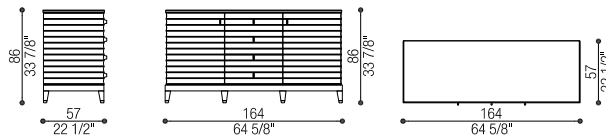

Art. 41028

Credenza 2 Ante 4 Cassetti | Sideboard 2 Doors 4 Drawers

cm 164 x 57 h 86 (in 64 5/8 x 22 1/2 h 33 7/8)

Volume: mc 1,3 - Peso Lordo/Gross Weight: kg 187