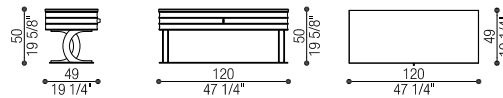

Art. 41025

Porta TV | TV Stand

cm 120 x 49 h 50 (in 47 1/4 x 19 1/4 h 19 5/8)

Volume: mc 0,45 - Peso Lordo/Gross Weight: kg 70