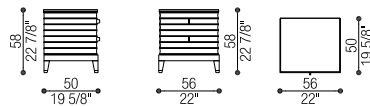

Art. 41021

Comodino | Night Table

cm 56 x 50 h 58 (in 22 x 19 5/8 h 22 7/8)

Volume: mc 0,34 - Peso Lordo/Gross Weight: kg 70

Art. 41022

Comò 8 Cassetti | Chest 8 Drawers

cm 144 x 57 h 86 (in 56 3/4 x 22 1/2 h 33 7/8)

Volume: mc 1,18 - Peso Lordo/Gross Weight: kg 184

Art. 41023

Comò 4 Cassetti | Chest 4 Drawers

cm 110 x 57 h 86 (in 43 1/4 x 22 1/2 h 33 7/8)

Volume: mc 1,18 - Peso Lordo/Gross Weight: kg 184

Art. 41024

Toilette | Dressing Table

cm 152 x 52 h 75 (in 59 x 20 1/2 h 29 1/2)

Volume: mc 1,03 - Peso Lordo/Gross Weight: kg 101

Art. 41024/L

Scrivania | Writing Desk

cm 152 x 70 h 75 (in 59 27 1/2 x 27 12 h 29 12)

Volume: mc 1,31 - Peso Lordo/Gross Weight: kg 116