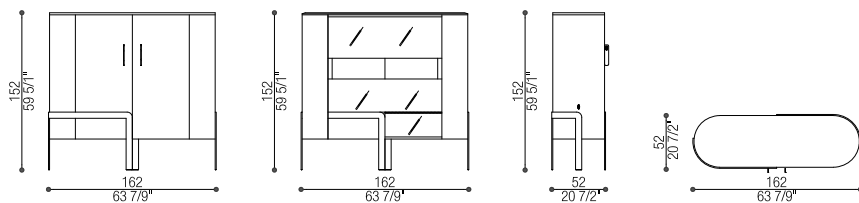

Volume: mc 0,91 - Peso Lordo/Gross Weight: kg 160

Art. 41094/FL

Toilette | Dressing Table

cm 150 x 52 x h 82 (in 59 x 20 1/2 h 32 1/4)

Volume: mc 1,03 - Peso Lordo/Gross Weight: kg 160

Art. 41094/F

Toilette con Specchio | Dressing Table with Mirror

cm 150 x 52 x h 151 (in 59 x 20 1/2 h 59 1/2)

Volume: mc 1,18 - Peso Lordo/Gross Weight: kg 185

Art. 41095/F

Porta TV | TV Stand

cm 230 x 52 h 57 (in 90 1/2 x 22 1/2 h 22 1/2)

Volume: mc 1,24 - Peso Lordo/Gross Weight: kg 238

Art. 41097/F

Mobile Bar | Bar Cabinet

cm 162 x 52 h 152 (in 63 7/9 x 20 7/2 h 59 5/1)

Volume: mc 1,98 - Peso Lordo/Gross Weight: kg 290

Art. 41099/F

Credenza 3 Ante | 3 Doors Sideboard

cm 230 x 52 h 87 (in 90 1/2 x 22 1/2 h 34 1/4)

Volume: mc 1,72 - Peso Lordo/Gross Weight: kg 253