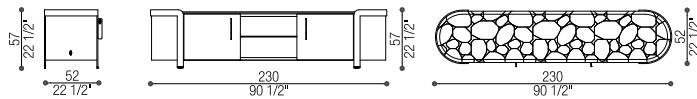

Volume: mc 0,91 - Peso Lordo/Gross Weight: kg 160

Art. 41094/FL

Toilette | Dressing Table

cm 150 x 52 x h 82 (in 59 x 20 1/2 h 32 1/4)

Volume: mc 1,03 - Peso Lordo/Gross Weight: kg 160

Art. 41094/F

Toilette con Specchio | Dressing Table with Mirror

cm 150 x 52 x h 151 (in 59 x 20 1/2 h 59 1/2)

Volume: mc 1,18 - Peso Lordo/Gross Weight: kg 185

Art. 41095/F

Porta TV | TV Stand

cm 230 x 52 h 57 (in 90 1/2 x 22 1/2 h 22 1/2)

Volume: mc 1,24 - Peso Lordo/Gross Weight: kg 238