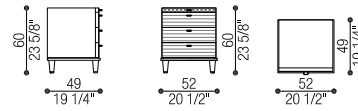

TUTTI I MARMI | ALL MARBLES
(FOR Art. 41004 AND Art. 41004/L ONLY)

Art. 41001

Comodino | Night Table

cm 52 x 49 h 60 (in 20 1/2 x 19 1/4 h 23 5/8)

Volume: mc 0,32- Peso Lordo/Gross Weight: kg 63

Art. 41002

Comò 10 Cassetti | Chest 10 Drawers

cm 152 x 49 h 88 (in 59 x 19 1/4 h 34 5/8)

Volume: mc 1,11- Peso Lordo/Gross Weight: kg 63

Art. 41003

Settimanale 5 Cassetti 2 Ante | Chest 5 Drawers 2

Doors

cm 62 x 49 h 149