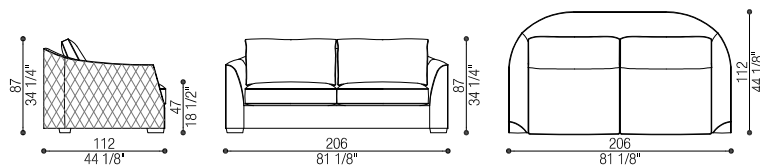

TUTTI I TESSUTI | ALL FABRICS

TUTTE LE PELLI | ALL LEATHERS

I cuscini decorativi non sono inclusi | Decorative pillows are not included

Art. 40282

Divano 2 Posti | 2 Seat Sofa

cm 206 x 112 h 87 (in 81 1/8 x 44 1/8 h 34 1/4)

cm SH 47 - BH 64 - SP 61 (in SH 18 - BH 25 - SP 24)

Tessuto/Fabric: mtl 15 - Pelle/Leather: mq 22

Art. 40283

Divano 3 Posti | 3 Seat Sofa

cm 270 x 112 h 87 (in 106 1/4 x 44 1/8 h 34 1/4)

cm SH 47 - BH 64 - SP 61 (in SH 18 - BH 25 - SP 24)

Tessuto/Fabric: mtl 15 - Pelle/Leather: mq 22

Volume: mc 2,86 - Peso Lordo/Gross Weight: kg 103

ADDITIONAL ITEM IN THE COLLECTION:

Art. 40281

Poltrona | Armchair

cm 120 x 112 h 87 (in 47 1/4 x 44 1/8 h 34 1/4)

cm SH 47 - BH 64 - SP 61 (in SH 18 - BH 25 - SP 24)

Tessuto/Fabric: mtl 8,5 - Pelle/Leather: mq 14

Volume: mc 1,35 - Peso Lordo/Gross Weight: kg 49