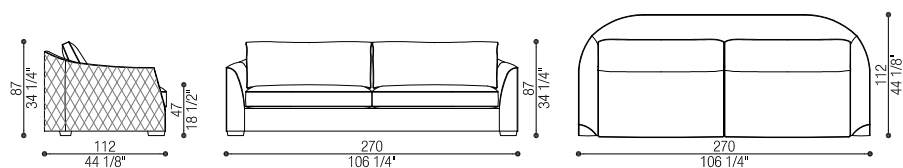

TUTTI I TESSUTI | ALL FABRICS

TUTTE LE PELLI | ALL LEATHERS

I cuscini decorativi non sono inclusi | Decorative pillows are not included

Art. 40282

Divano 2 Posti | 2 Seat Sofa

cm 206 x 112 h 87 (in 81 1/8 x 44 1/8 h 34 1/4)

cm SH 47 - BH 64 - SP 61 (in SH 18 - BH 25 - SP 24)

Tessuto/Fabric: mtl 15 - Pelle/Leather: mq 22

Art. 40283

Divano 3 Posti | 3 Seat Sofa

cm 270 x 112 h 87 (in 106 1/4 x 44 1/8 h 34 1/4)

cm SH 47 - BH 64 - SP 61 (in SH 18 - BH 25 - SP 24)

Tessuto/Fabric: mtl 15 - Pelle/Leather: mq 22

Volume: mc 2,86 - Peso Lordo/Gross Weight: kg 103

ADDITIONAL ITEM IN THE COLLECTION:

Art. 40281

Poltrona | Armchair

cm 120 x 112 h 87 (in 47 1/4 x 44 1/8 h 34 1/4)

cm SH 47 - BH 64 - SP 61 (in SH 18 - BH 25 - SP 24)

Tessuto/Fabric: mtl 8,5 - Pelle/Leather: mq 14

Volume: mc 1,35 - Peso Lordo/Gross Weight: kg 49