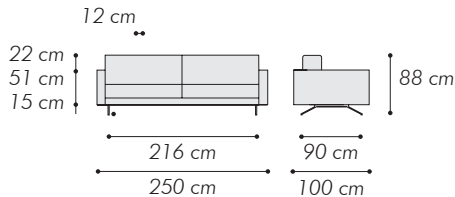

RODEO N26

divano
sofa

MISURE *DIMENSIONS*
250x100xH 66/88 cm

Divano 3 posti
Tessuto TAD-GL 16, cat.2
Gambe in metallo finitura TITANIO

3 Seater sofa
Fabric TAD-GL 16, cat.2
TITANIUM finish metal legs

DISPONIBILE ANCHE NELLE MISURE:
ALSO AVAILABLE IN FOLLOWING SIZES:

200x100xH 66/88 CM
300x100xH 66/88 CM