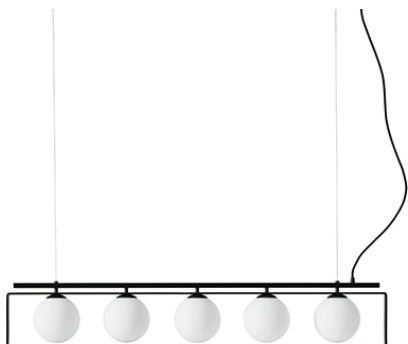

## Suspense suspension

design Studio F+B Design, 2020

Suspense diffused and direct light lamp. The spheres that make up the diffuser are made of mouth blown glass. Five satin glass spheres slide inside a black rectangle, in an exercise of timeless shapes.

### Dimensions

	cm	inch
A	20	7.9
B	120	47.2
C	15	5.9