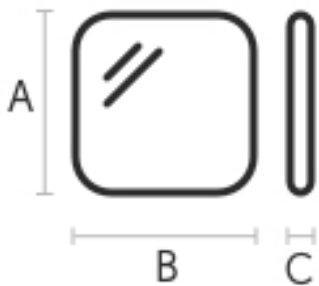

## Spot L Mirror

design Nicola Bonriposi, 2020

Spot wall mirror with chamfered edge. The mirror can be installed vertically or rotated 90 °.

The Spot collection includes three mirrors with organic shapes available in three different sizes.

#### Dimensions

#### Volumetric Details

**Weight** 30 Kg  
**Volume** 0.10 mc  
**Package** 1

	cm	inch
<b>A</b>	149.4	58.8
<b>B</b>	68.7	27
<b>C</b>	2.2	0.9