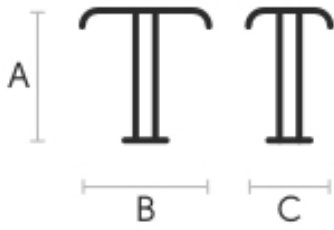

Dimensions

A (cm)	B (cm)	C (cm)
(inch)	(inch)	(inch)

Ola/4 (cm)	74	72	72
(inch)	29.1	28.3	28.3

Volumetric Details

Weight 6.5 Kg

Volume 0.39 mc

Package 1

Downloads