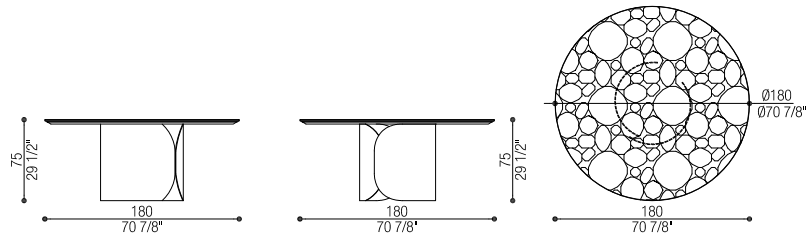

cm Ø 160 h 75 (in Ø 63 h 29 1/2)

Volume: mc 2,54 - Peso Lordo/Gross Weight: kg 325

Art. 46015/18

Tavolo | Table

cm Ø 180 h 75 (in Ø 70 7/8 h 29 1/2)

Volume: mc 3,36 - Peso Lordo/Gross Weight: kg 379

ADDITIONAL ITEM IN THE COLLECTION:

Art. LAZY SUSAN

Piano Girevole | Swivel Top

cm Ø 80 (in Ø 31 1/2)