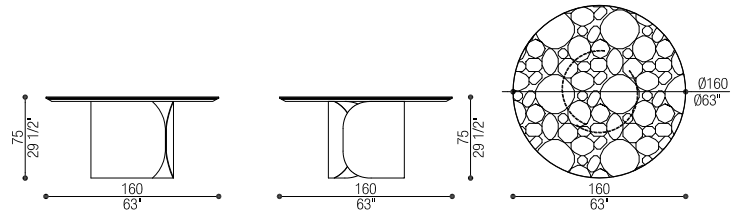

cm Ø 160 h 75 (in Ø 63 h 29 1/2)

Volume: mc 2,54 - Peso Lordo/Gross Weight: kg 325

Art. 46015/18

Tavolo | Table

cm Ø 180 h 75 (in Ø 70 7/8 h 29 1/2)

Volume: mc 3,36 - Peso Lordo/Gross Weight: kg 379

ADDITIONAL ITEM IN THE COLLECTION:

Art. LAZY SUSAN

Piano Girevole | Swivel Top

cm Ø 80 (in Ø 31 1/2)