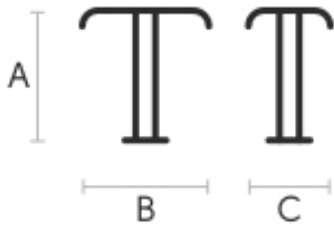

Dimensions

A (cm)	B (cm)	C (cm)
(inch)	(inch)	(inch)

Ola/3 (cm)	74	65	52
(inch)	29.1	25.6	20.5

Volumetric Details

Weight 4.5 Kg

Volume 0.25 mc

Package 1

Downloads