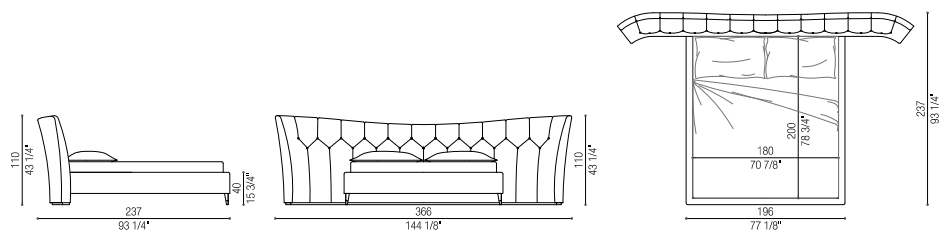

Letto | Bed

cm 366 x 232 h 110 (in 144 1/8 x 91 3/8 h 43 1/4)

Tessuto/Fabric: mtl 11,5 - Pelle/Leather: mq 19

Volume: mc 2,64 - Peso Lordo/Gross Weight: kg 112

Art. 42500/19

Letto | Bed

cm 366 x 237 h 110 (in 144 1/8 x 93 1/4 h 43 1/4)

Tessuto/Fabric: mtl 11,5 - Pelle/Leather: mq 19

Volume: mc 2,91 - Peso Lordo/Gross Weight: kg 111

Art. 42500/22

Letto | Bed

cm 394 x 237 h 110 (in 155 1/8 x 93 1/4 h 43 1/4)

Tessuto/Fabric: mtl 14,5 - Pelle/Leather: mq 24

Volume: mc 2,56 - Peso Lordo/Gross Weight: kg 118