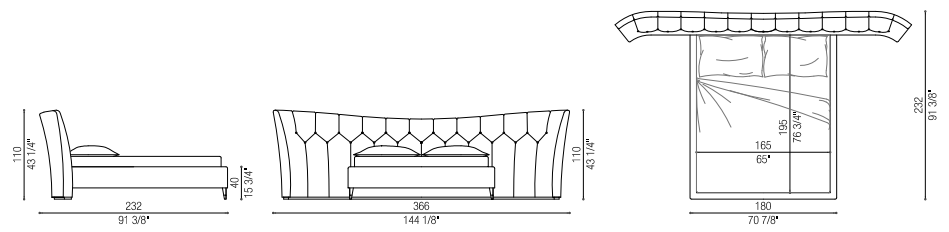

Letto | Bed

cm 366 x 232 h 110 (in 144 1/8 x 91 3/8 h 43 1/4)

Tessuto/Fabric: mtl 11,5 - Pelle/Leather: mq 19

Volume: mc 2,64 - Peso Lordo/Gross Weight: kg 112

Art. 42500/19

Letto | Bed

cm 366 x 237 h 110 (in 144 1/8 x 93 1/4 h 43 1/4)

Volume: mc 2,56 - Peso Lordo/Gross Weight: kg 118